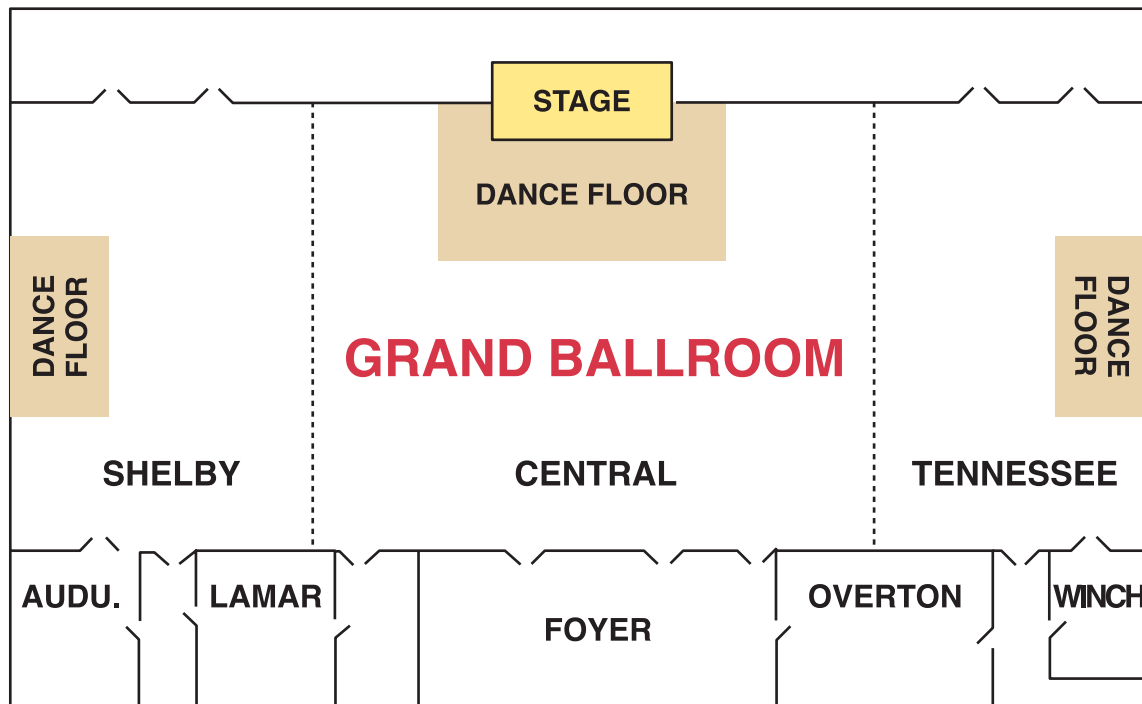

Banquet & Event Fact Sheet

Ballrooms	Dimensions	Banquet	Reception	Classroom	Theater	Permanent Stage	Dance Floor	Mounted LCD's & Screens
Grand Ballroom	70x174 (12,180)	800-820	1,500	600	1,300	12x23	3 - See Below	3
Central Ballroom	70x87 (6,090)	350-380	700	400	800	12x23	26x42	1
Shelby Ballroom	70x45 (3,150)	170-200	300	170	400	n/a	16x24	1
Tennessee Ballroom	70x45 (3,150)	170-200	300	170	400	n/a	16x24	1
Combo Ballroom Center Ballroom Plus One Side Ballroom	70x132 (9,240)	550	1,000	500	1,000	12x23	2 - See Above	2

Meeting Rooms	Dimensions	Banquet	Reception	Classroom	Theater	Boardroom	Mounted Screen
Overton	24x32 (768)	50	65	30	45	25	1
Lamar	24x22 (528)	30	45	20	20	25	1
Audubon	24x16 (384)	n/a	20	n/a	15	15	1
Winchester	20x16 (320)	n/a	20	n/a	15	10	1

*PLEASE NOTE: Capacities are estimates only and will depend on room set-up, audio-visual needs, decor, etc.

3700 Central Avenue ~ Memphis, TN 38111 ~ Catering & Sales: 901-678-2021
www.holiday-inn.com/mem-uofm