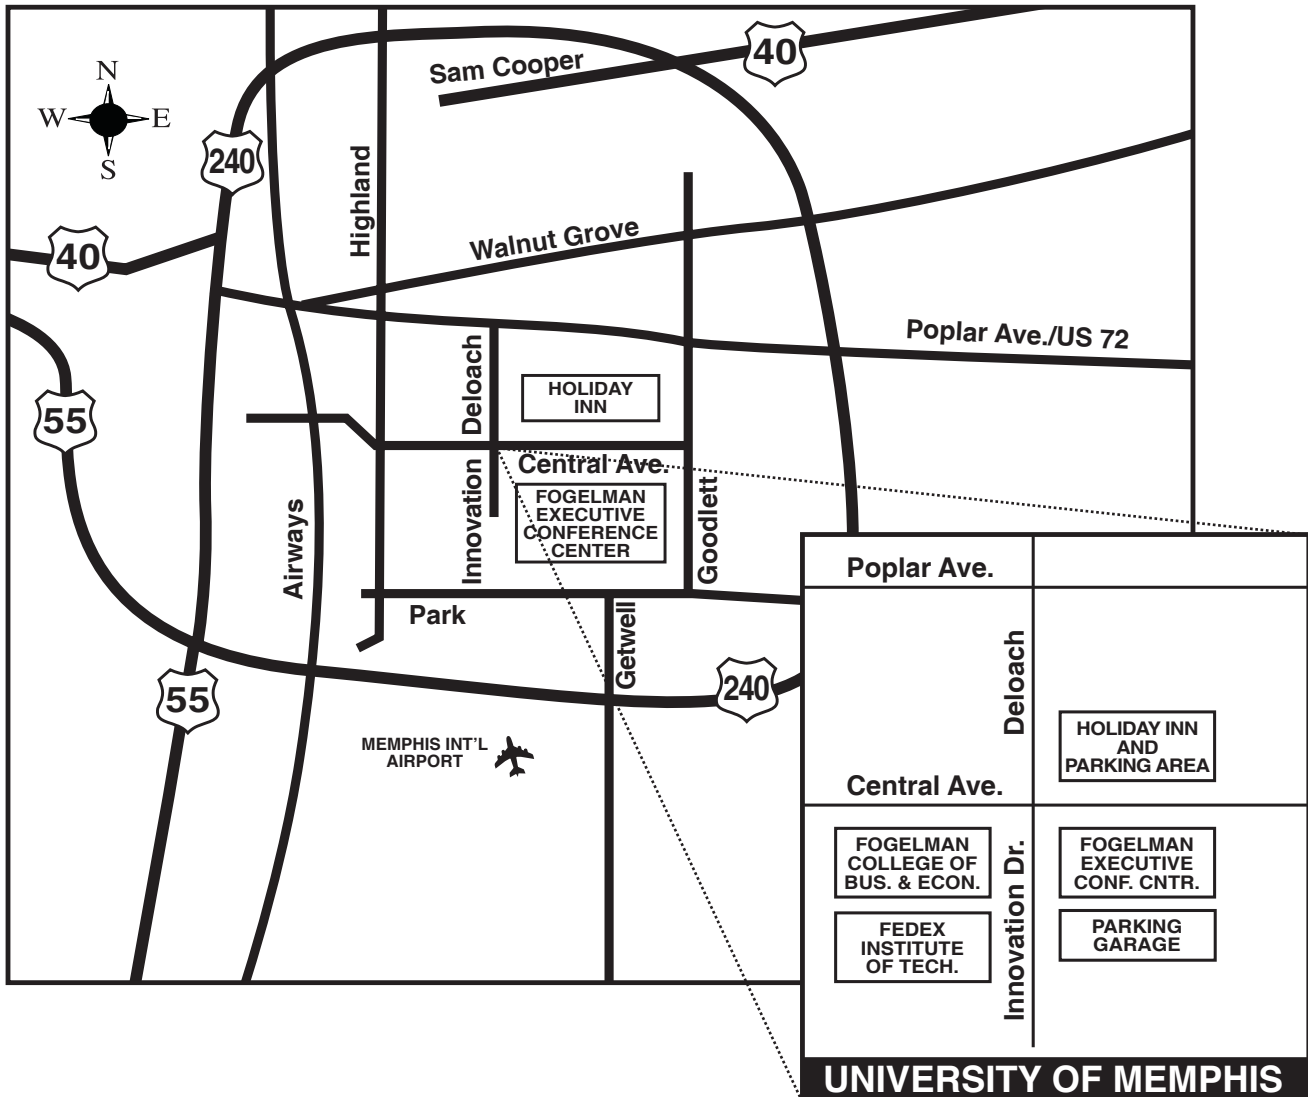

# Location Map

**Fogelman Executive Conference Center**

330 Innovation Dr., Memphis, TN 38152, 901-678-5410

AT THE UNIVERSITY OF MEMPHIS

3700 Central Avenue, Memphis, TN 38152, 901-678-8200

**Sales and Catering: 901-678-2021**